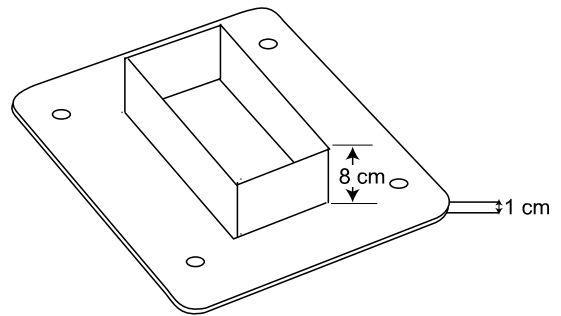

## Introduction:

AR661U Mounting Bracket is used to mount AR661U long range reader at the Gooseneck for user to flash the card to enter and exit from the property car park.

## Dimension:

Front View Dimension

Back View Dimension