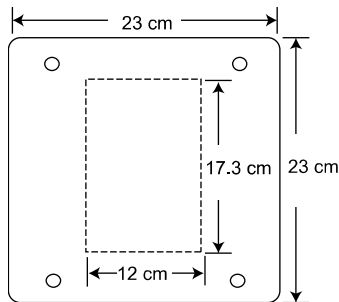

## Introduction:

AR661U Mounting Bracket is used to mount AR661U long range reader at the Gooseneck for user to flash the card to enter and exit from the property car park.

## Dimension:

Front View Dimension

Back View Dimension