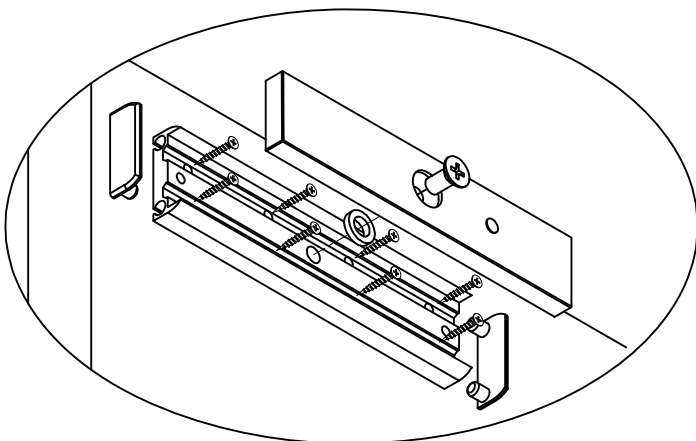

EM600 - Armature Plate Housing

(The New Idea Of Armature Plate Installation)

Features

- + More easy, fast and accurate fixing work instead of drilling a big hole ($\varnothing 13.0\text{mm}$) through the door for the traditional Sex Bolt and Nut.
- + More improved vandal-resistant purpose as the armature plate fixing is invisible from the other side of door.
- + More applicable to various size of doors.
- + More solid outlook and nice presentation.

Installation Method