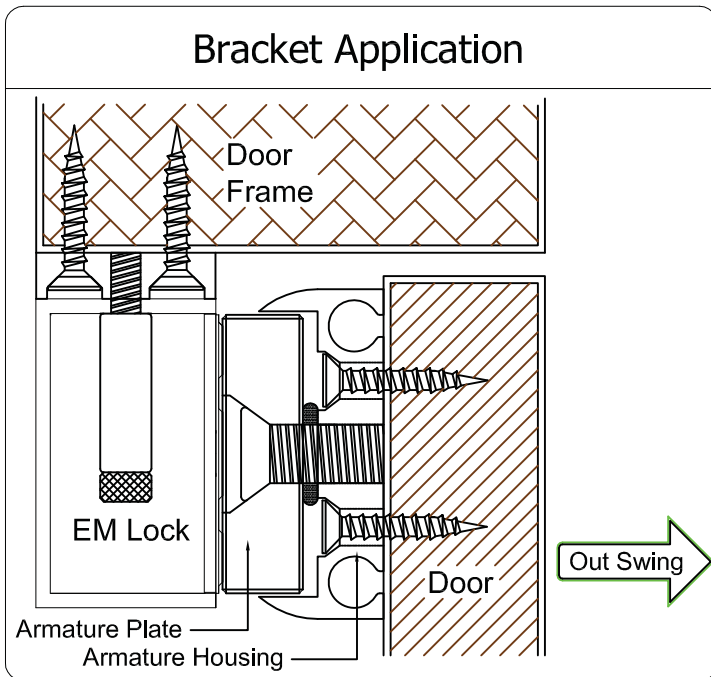

EM600 - Armature Plate Housing

(The New Idea Of Armature Plate Installation)

Features

- + More easy, fast and accurate fixing work instead of drilling a big hole ($\varnothing 13.0\text{mm}$) through the door for the traditional Sex Bolt and Nut.
- + More improved vandal-resistant purpose as the armature plate fixing is invisible from the other side of door.
- + More applicable to various size of doors.
- + More solid outlook and nice presentation.

Installation Method