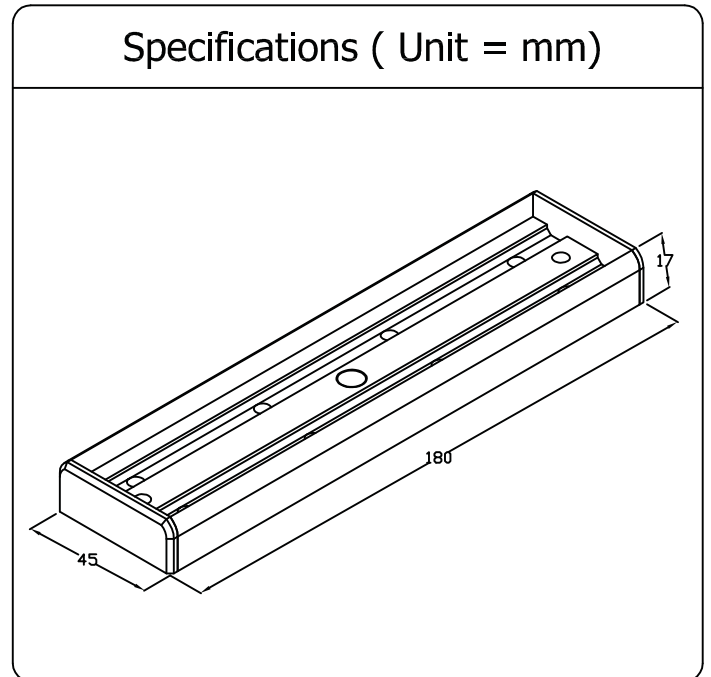

EM600 - Armature Plate Housing

(The New Idea Of Armature Plate Installation)

Features

- + More easy, fast and accurate fixing work instead of drilling a big hole ($\varnothing 13.0\text{mm}$) through the door for the traditional Sex Bolt and Nut.
- + More improved vandal-resistant purpose as the armature plate fixing is invisible from the other side of door.
- + More applicable to various size of doors.
- + More solid outlook and nice presentation.