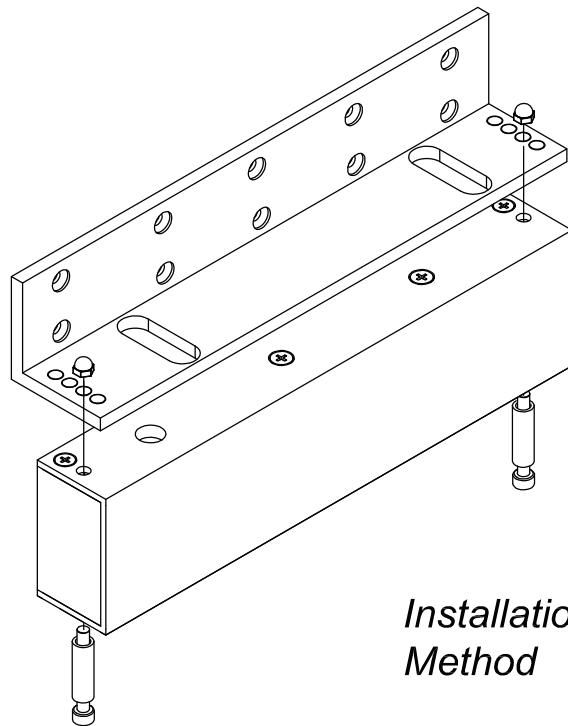

EM1200 - LS Bracket

(Out - Swing Door Application)

Installation Method