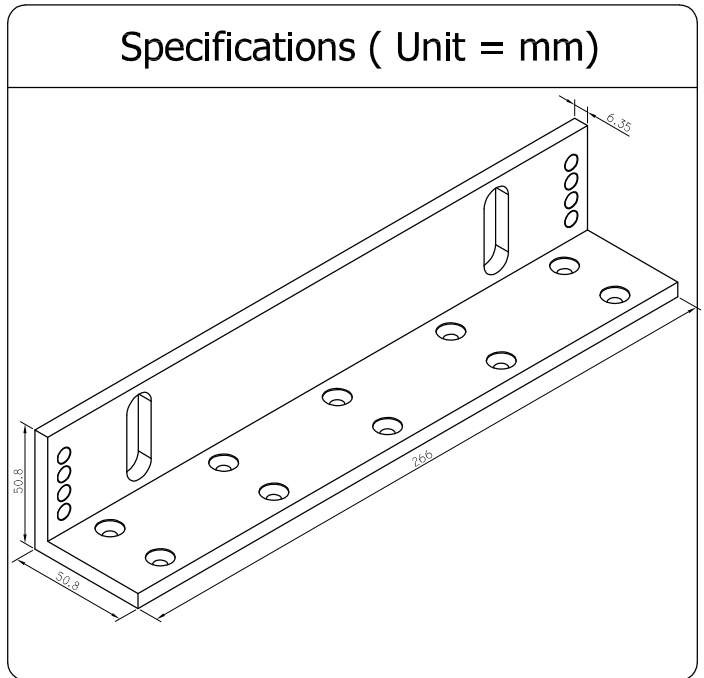

EM1200 - LS Bracket

(Out - Swing Door Application)

Installation Method