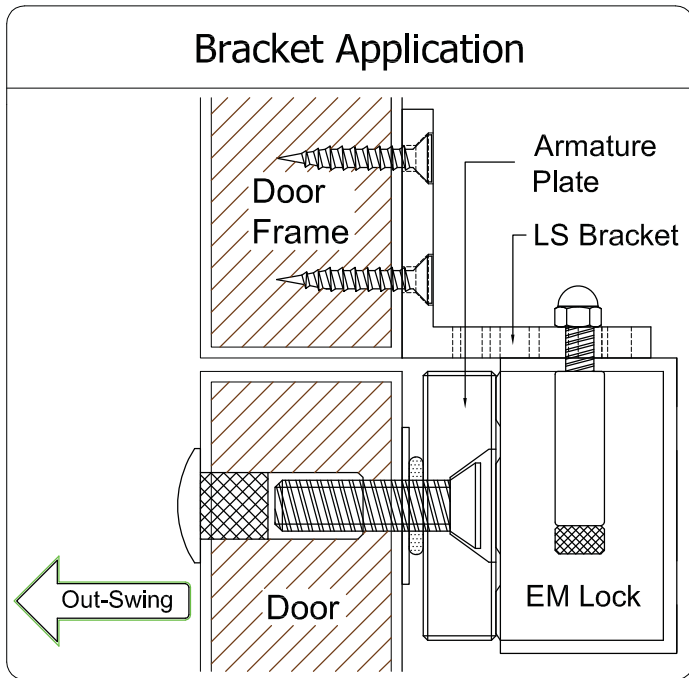

EM1200 - LS Bracket

(Out - Swing Door Application)

Installation Method