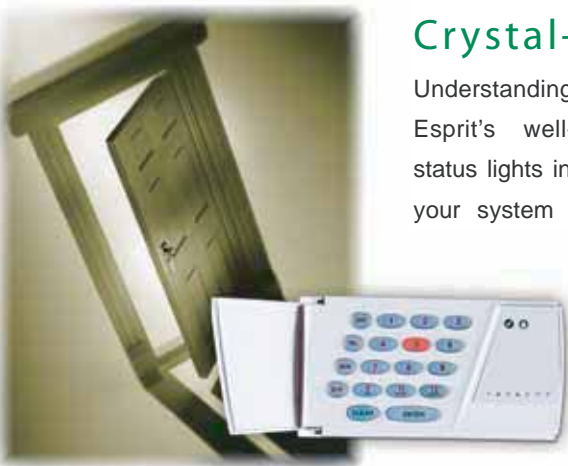

# ESPRIT™

**Protecting  
What Matters  
Most to You**

**P** **▲** **R** **▲** **D** **O** **X**<sup>®</sup>  
SECURITY SYSTEMS

Ever wish you could go back to the days when the streets were safe and everyone felt secure? Discover the security you miss with Esprit, an advanced security system that protects what you cherish simply and reliably.

## One-Touch Reassurance

Esprit makes protecting your loved ones as easy as pressing a button. Arm or disarm your system with a single touch. Activate door chiming to notify you when someone enters or leaves an area. And bypass one area to give a maintenance worker access while protecting the other areas. With Esprit's one-touch functions, it's simple.

## Crystal-Clear Status

Understanding your system is easy with Esprit's well-designed keypads. Large status lights inform you at a glance whether your system is armed. And its exclusive backlit keys tell you instantly in what area something is detected. It couldn't be clearer!

## Help Is on the Way

Esprit's panic signal monitoring means you don't have to worry when you're alone. In an emergency, you can quickly send one of three signals to a central station for immediate assistance. Now that's a relief!