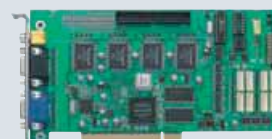

GV-1480 / 1240 / 1120
COMBO CARD