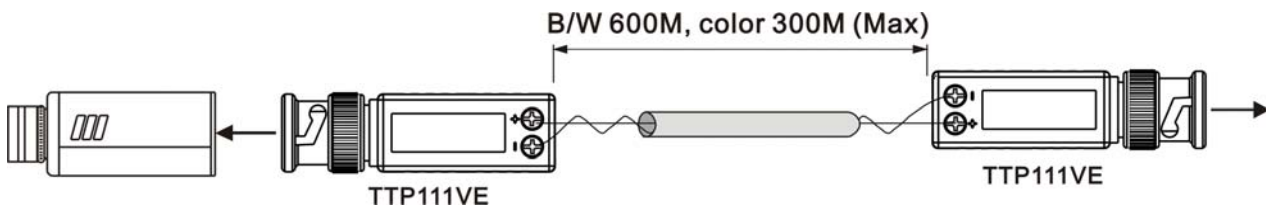

TWISTED PAIR TRANSMISSION SYSTEM – Passive Series

ITEM NO.: TTP111VE

Features:

- BNC male to screw terminal for easy connection.
- **Compact and mini size, could mount multiple units behind multiplexer, Quad, DVR..etc**
- Transmit a full motion monochrome video signal up to 600 meters, color video signal up to 300 meters.
- Passive, No power required.
- Eliminate Coaxial Cable.
- Distance Up to 1Km when used with an active receiver such as TTA111VH, TTA111(V)AV, TTA414VR, TPA008, TPA016.

Panel View:

Installation View

This installation should be made by a qualified service person and should conform to all local codes.

Specification

ITEM NO.	TTP111VE
Video Input (BNC Connector)	1
Video Input	1V p-p, 75 Ohms
CABLE	Twisted Pair CAT 5
Transmission Distance	B/W: 600 meters, Color: 300 meters
RJ-45 Output	Terminal
Power	X
DIMENSIONS W x H x D mm	49*15.5*14.5